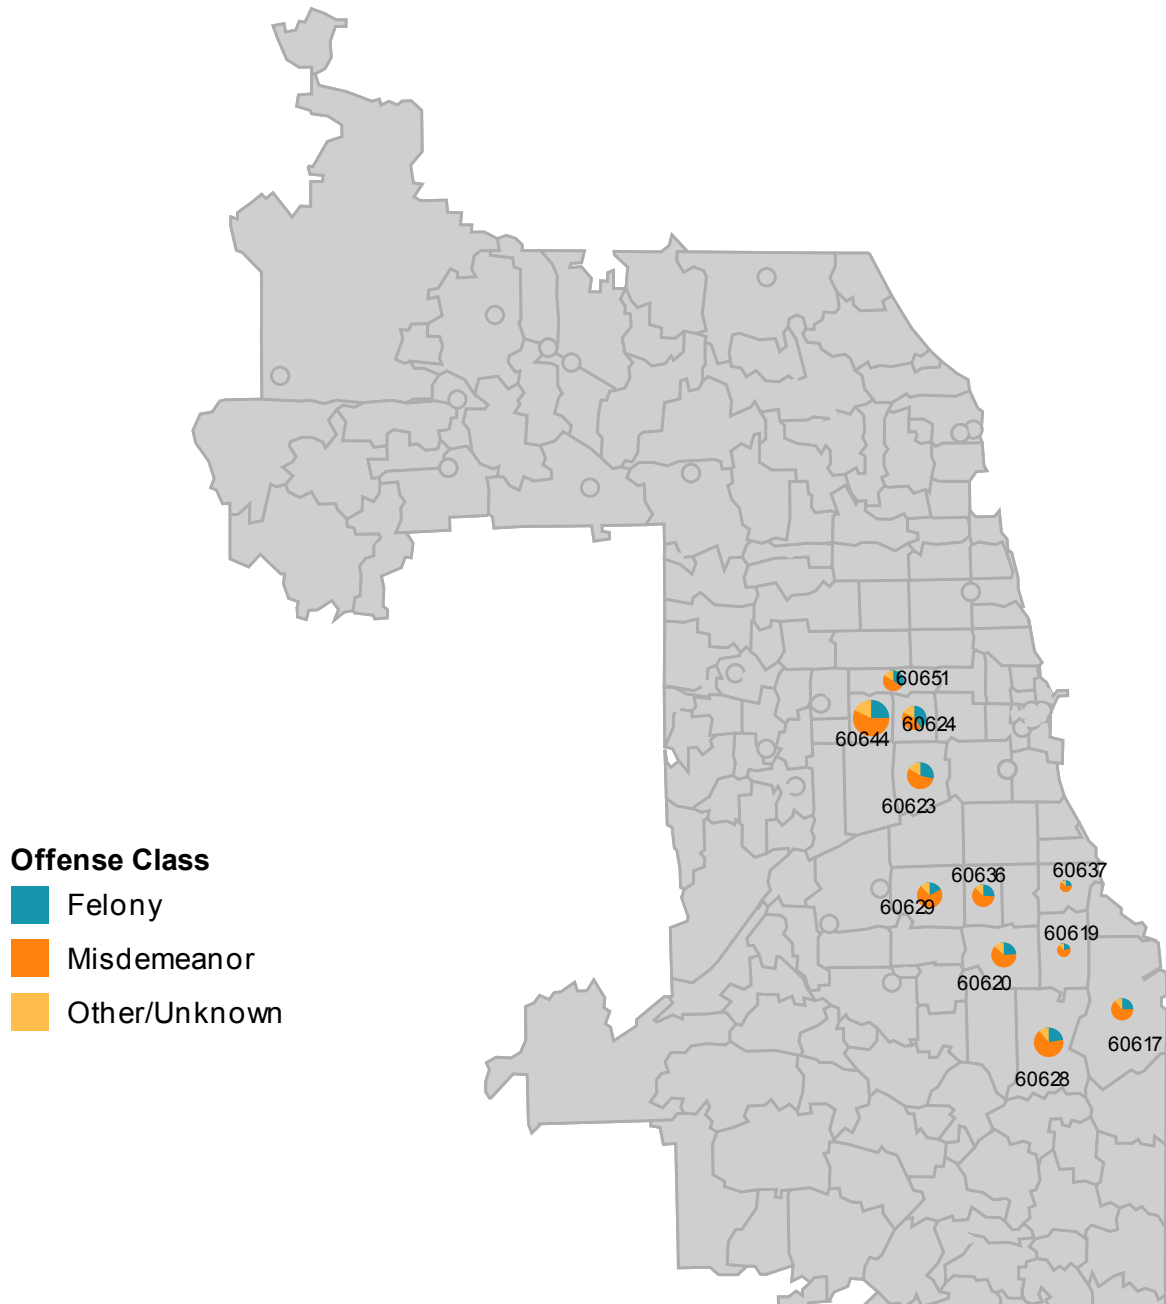

Juvenile Arrests (Age 10-17) by Offense Class, Cook County CY2012

Arrest data was retrieved from the Criminal History Record Information on March 18, 2014, and provided by the Illinois Criminal Justice Information Authority. Zip codes used for this map are of arrestees, not of the incidents, and the map represents zip codes of residences of youth arrested in Cook County in CY2012. Some youth whose residence are in Cook County zip codes could be arrested in non Cook counties, and those numbers are not included in this map. Similarly, youth who reside out of Cook County could be arrested in Cook County. These numbers are not represented on this Cook County map. Arrest numbers are specific to each zip code, and zip codes where there were more than 990 arrestees are identified on this map. The size of a pie represents the number of arrests. This map was prepared by Kanako Ishida (ki@jjustice.org), Juvenile Justice Initiative, on April 8, 2014.